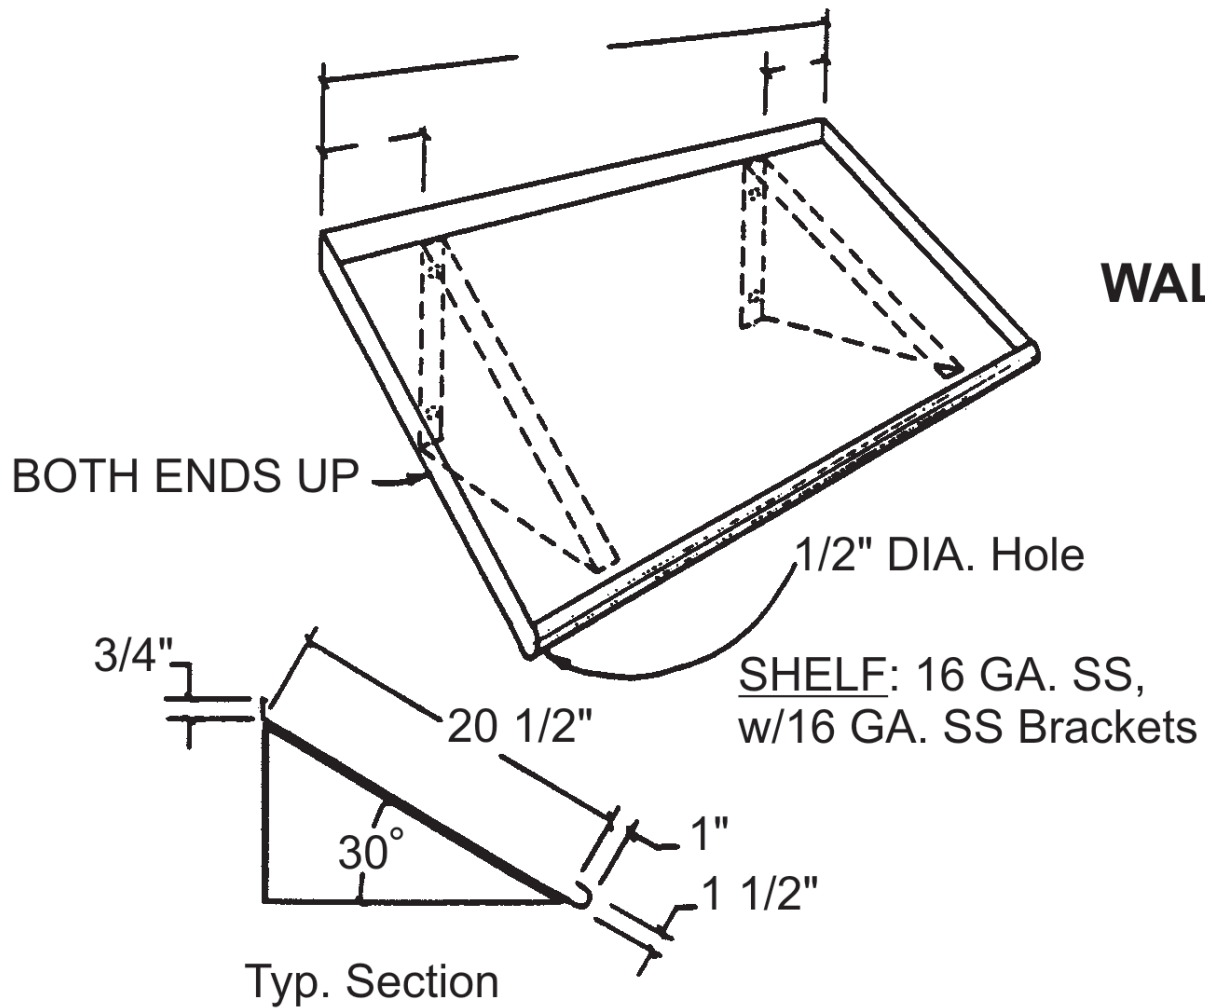

WALL MOUNT RACK SHELVES

| MODEL | LENGTH |
|----------|--------|
| ADS-WS-1 | 22" |
| ADS-WS-2 | 42" |
| ADS-WS-3 | 63" |