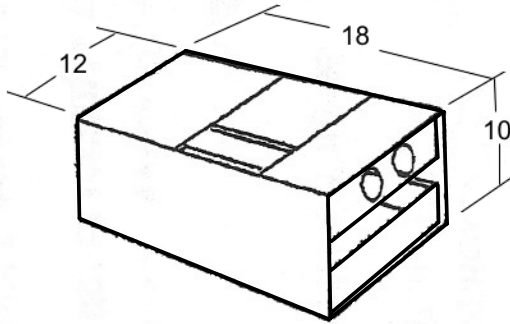

3D-S Tray
8 3/4" W x 21 1/4" D x 1 1/8"H

5AG-S Tray
9 3/4" W x 21 3/16" D x 1 3/8" H

AMERICAN DISH SERVICE

*Rear or Bottom Exit 2" MPT

*Tray Measurements Do Not Include Handles

051-2001
Double
089-9129 Scrap Trap
Tray Double
14 1/2" W x 14 3/4" D x 1 3/4" H

051-4001
Dual Purpose
089-9154 Scrap Trap
Tray Dual
11 3/8" W x 16 1/2" D x 1 1/4" H

051-5001
Low Water Inside
089-9195 Scrap Trap
Tray 'L' Series
9 1/4" W x 17 1/4" D x 2" H

051-1001
Single
089-9110 Scrap Trap
Tray Single
8 1/2" W x 14 3/4" D x 1 1/2" H

051-6001
3-D Inside Scrap
089-9199 Scrap Trap
Tray 3-D Series
9 3/8" W x 22 1/8" D x 7/8" H