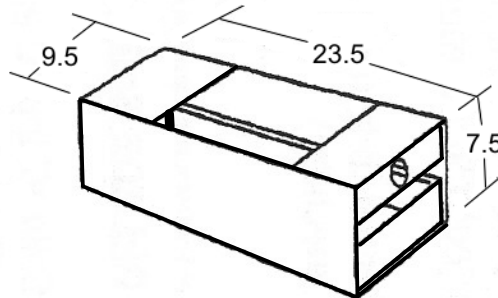

3D-S Tray
8 3/4" W x 21 1/4" D x 1 1/8"H

5AG-S Tray
9 3/4" W x 21 3/16" D x 1 3/8" H

AMERICAN DISH SERVICE

*Rear or Bottom Exit 2" MPT

*Tray Measurements Do Not Include Handles

051-2001
Double
089-9129 Scrap Trap
Tray Double
14 1/2" W x 14 3/4" D x 1 3/4" H

051-4001
Dual Purpose
089-9154 Scrap Trap
Tray Dual
11 3/8" W x 16 1/2" D x 1 1/4" H

051-5001
Low Water Inside
089-9195 Scrap Trap
Tray 'L' Series
9 1/4" W x 17 1/4" D x 2" H

051-1001
Single
089-9110 Scrap Trap
Tray Single
8 1/2" W x 14 3/4" D x 1 1/2" H

051-6001
3-D Inside Scrap
089-9199 Scrap Trap
Tray 3-D Series
9 3/8" W x 22 1/8" D x 7/8" H