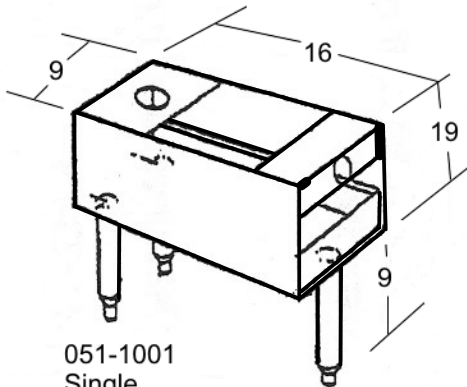

3D-S Tray
8 3/4" W x 21 1/4" D x 1 1/8"H

5AG-S Tray
9 3/4" W x 21 3/16" D x 1 3/8" H

AMERICAN DISH SERVICE

*Rear or Bottom Exit 2" MPT

*Tray Measurements Do Not Include Handles

051-2001
Double
089-9129 Scrap Trap
Tray Double
14 1/2" W x 14 3/4" D x 1 3/4" H

051-4001
Dual Purpose
089-9154 Scrap Trap
Tray Dual
11 3/8" W x 16 1/2" D x 1 1/4" H

051-5001
Low Water Inside
089-9195 Scrap Trap
Tray 'L' Series
9 1/4" W x 17 1/4" D x 2" H

051-1001
Single
089-9110 Scrap Trap
Tray Single
8 1/2" W x 14 3/4" D x 1 1/2" H

051-6001
3-D Inside Scrap
089-9199 Scrap Trap
Tray 3-D Series
9 3/8" W x 22 1/8" D x 7/8" H