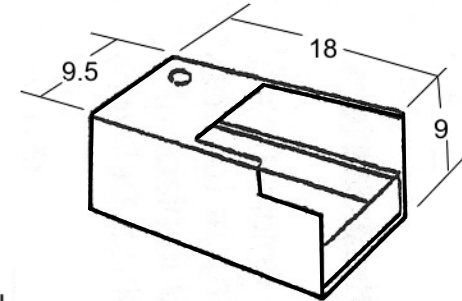

3D-S Tray
8 3/4" W x 21 1/4" D x 1 1/8"H

5AG-S Tray
9 3/4" W x 21 3/16" D x 1 3/8" H

AMERICAN DISH SERVICE

*Rear or Bottom Exit 2" MPT

*Tray Measurements Do Not Include Handles

051-2001
Double
089-9129 Scrap Trap
Tray Double
14 1/2" W x 14 3/4" D x 1 3/4" H

051-4001
Dual Purpose
089-9154 Scrap Trap
Tray Dual
11 3/8" W x 16 1/2" D x 1 1/4" H

051-5001
Low Water Inside
089-9195 Scrap Trap
Tray 'L' Series
9 1/4" W x 17 1/4" D x 2" H

051-1001
Single
089-9110 Scrap Trap
Tray Single
8 1/2" W x 14 3/4" D x 1 1/2" H

051-6001
3-D Inside Scrap
089-9199 Scrap Trap
Tray 3-D Series
9 3/8" W x 22 1/8" D x 7/8" H