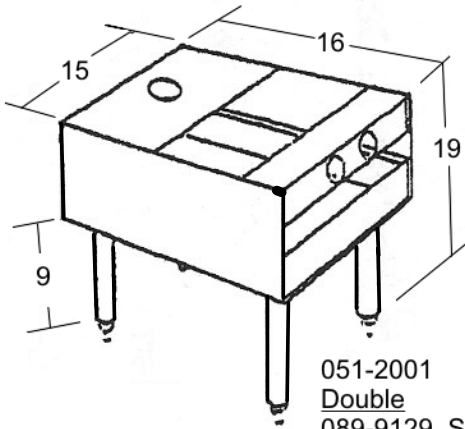

3D-S Tray
8 3/4" W x 21 1/4" D x 1 1/8"H

5AG-S Tray
9 3/4" W x 21 3/16" D x 1 3/8" H

AMERICAN DISH SERVICE

*Rear or Bottom Exit 2" MPT

*Tray Measurements Do Not Include Handles

051-2001
Double
089-9129 Scrap Trap
Tray Double
14 1/2" W x 14 3/4" D x 1 3/4" H

051-4001
Dual Purpose
089-9154 Scrap Trap
Tray Dual
11 3/8" W x 16 1/2" D x 1 1/4" H

051-5001
Low Water Inside
089-9195 Scrap Trap
Tray 'L' Series
9 1/4" W x 17 1/4" D x 2" H

051-1001
Single
089-9110 Scrap Trap
Tray Single
8 1/2" W x 14 3/4" D x 1 1/2" H

051-6001
3-D Inside Scrap
089-9199 Scrap Trap
Tray 3-D Series
9 3/8" W x 22 1/8" D x 7/8" H