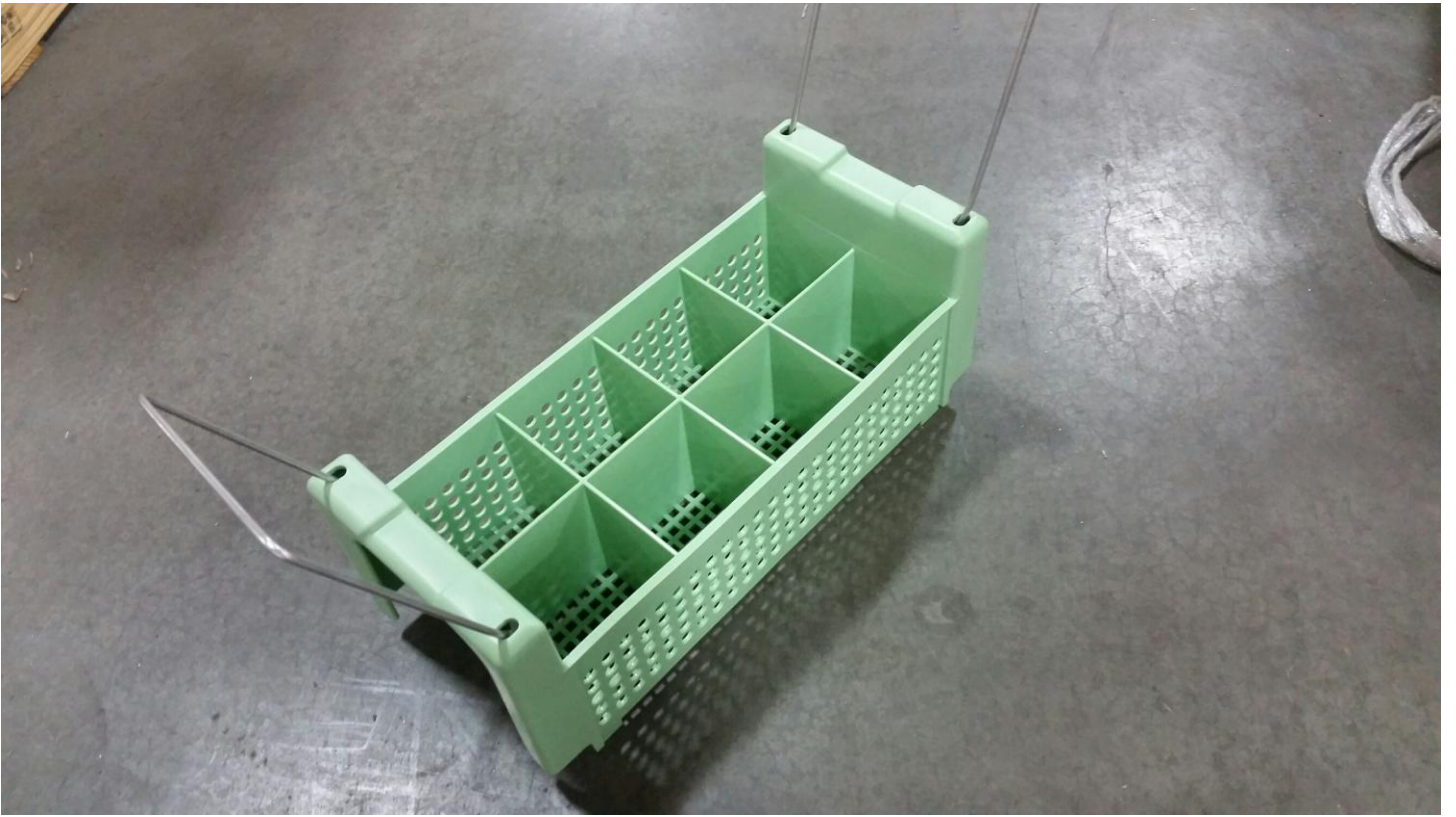

# TECHNICAL SUPPORT MATERIAL

ADS Dish Rack Information 2015

**Flat Rack, small mesh bottom 099-4025**

**Flat Rack, large mesh bottom 099-4026**

**Glass Rack, large 25 compartments 099-4029**

**Glass Rack, small 36 compartments 099-4030**

**Peg Rack 099-4027**

**Special Tray Rack, 5 slots 085-6411**

**Silver Ware Basket, 099-4033**