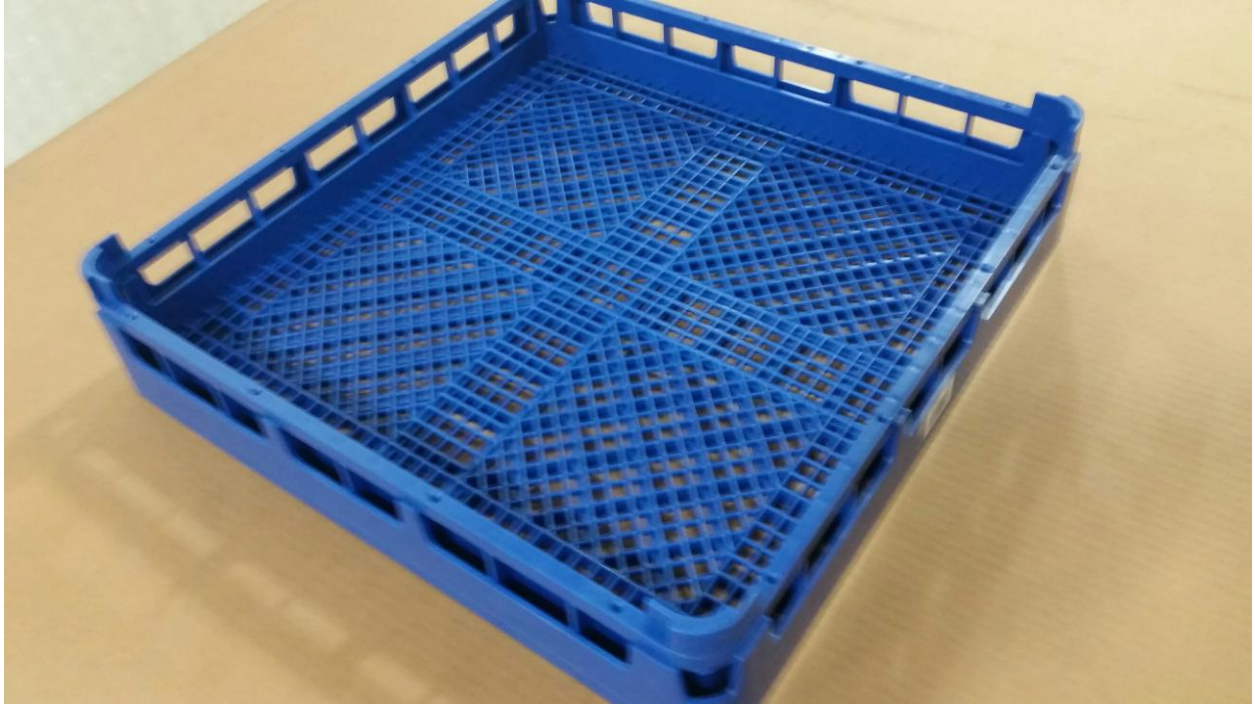

# TECHNICAL SUPPORT MATERIAL

ADS Dish Rack Information 2015

**Flat Rack, small mesh bottom 099-4025**

**Flat Rack, large mesh bottom 099-4026**

**Glass Rack, large 25 compartments 099-4029**

**Glass Rack, small 36 compartments 099-4030**

**Peg Rack 099-4027**

**Special Tray Rack, 5 slots 085-6411**

**Silver Ware Basket, 099-4033**