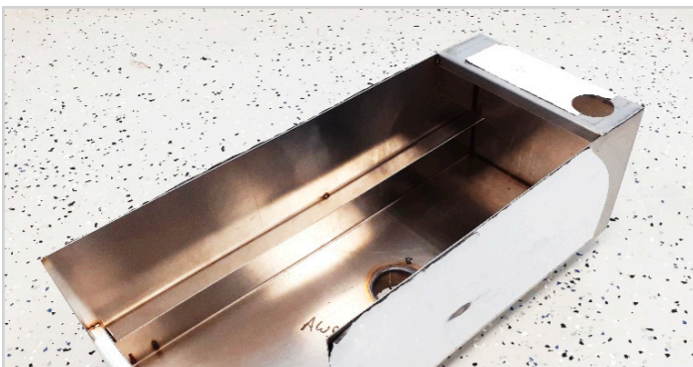

- AFB Scrap Trap Box 089-9096 (standard exit is from bottom, and/or right-side exit)
- AFB Scrap Trap Box 089-8002 (optional exit is a right side only)
- AFB Scrap Trap Box 089-9075 (optional dual exit is bottom and right side)
- Scrap Tray 089-9078N (Fits AF-3DS, AFB, AFES, L90 3DWS, AWS family of models)
- Scrap Trap Box Cover 089-9090 (Fits AF-3DS, AFB, AFES family of models)