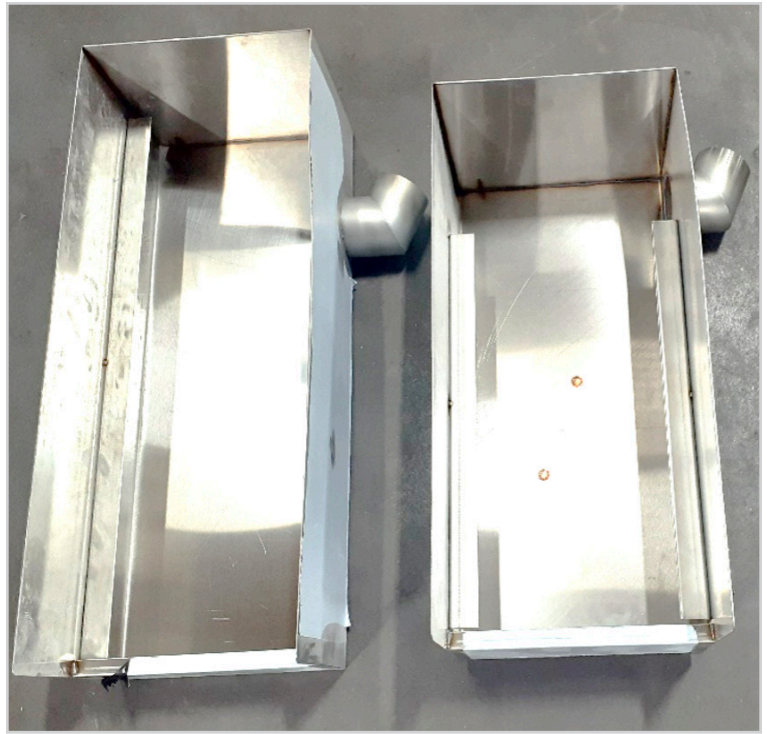

AF3DS/AFB 2024

AFB Obsolete