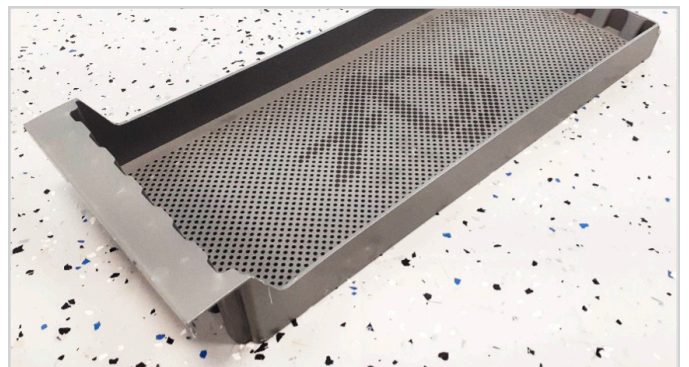

- AFB Scrap Trap Box 089-9096 (standard exit is from bottom, and/or right-side exit)
- AFB Scrap Trap Box 089-8002 (optional exit is a right side only)
- AFB Scrap Trap Box 089-9075 (optional dual exit is bottom and right side)
- Scrap Tray 089-9078N (Fits AF-3DS, AFB, AFES, L90 3DWS, AWS family of models)
- Scrap Trap Box Cover 089-9090 (Fits AF-3DS, AFB, AFES family of models)