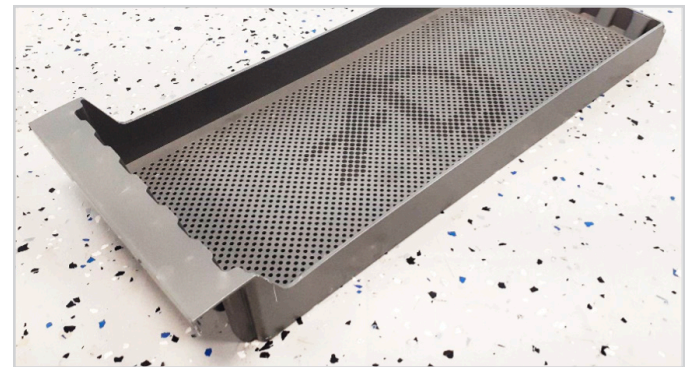

ADS Scrap Trap Information For 2024

Showing typical box, tray and cover together for L90 3DWS

As of January 1, 2024, the scrap box, tray, and cover will be changed on the following five models: AF-3DS, AFB, AFES, L90 3DWS, AWS family models. This change is part of the ADS plan for reduction of multiple versions and to simplify manufacturing. The new poly scrap tray will fit any of these five models. For models manufactured prior to 2024, these new scrap boxes, trays and covers can replace the original boxes in the five machine frames. This change does not include double rack models, HT or conveyors.

- AF 3DS Scrap Trap Box 089-9096 (standard exit is from bottom)
- AF 3DS Scrap Trap Box 089-8002 (optional exit is right side only)
- AF 3DS Scrap Trap Box 089-9075 (optional dual exit is bottom and right side)
- Scrap Tray 089-9078N (Fits AF-3DS, AFB, AFES, L90 3DWS, AWS family of models)
- Scrap Trap Box Cover 089-9090 (Fits AF-3DS, AFB, AFES family of models)

- AFB Scrap Trap Box 089-9096 (standard exit is from bottom, and/or right-side exit)
- AFB Scrap Trap Box 089-8002 (optional exit is a right side only)
- AFB Scrap Trap Box 089-9075 (optional dual exit is bottom and right side)
- Scrap Tray 089-9078N (Fits AF-3DS, AFB, AFES, L90 3DWS, AWS family of models)
- Scrap Trap Box Cover 089-9090 (Fits AF-3DS, AFB, AFES family of models)