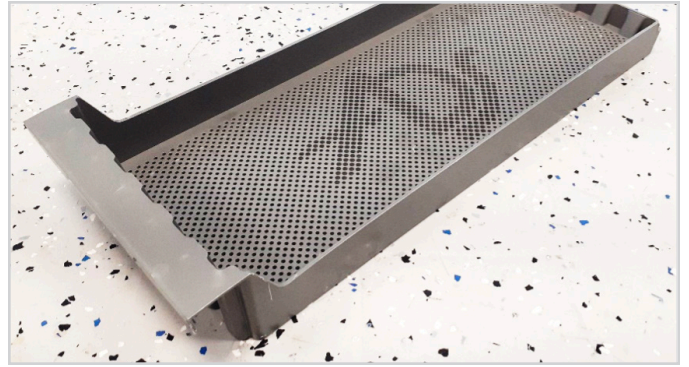

ADS Scrap Trap Information For 2024

Showing typical box, tray and cover together for L90 3DWS

As of January 1, 2024, the scrap box, tray, and cover will be changed on the following five models: AF-3DS, AFB, AFES, L90 3DWS, AWS family models. This change is part of the ADS plan for reduction of multiple versions and to simplify manufacturing. The new poly scrap tray will fit any of these five models. For models manufactured prior to 2024, these new scrap boxes, trays and covers can replace the original boxes in the five machine frames. This change does not include double rack models, HT or conveyors.

- AF 3DS Scrap Trap Box 089-9096 (standard exit is from bottom)
- AF 3DS Scrap Trap Box 089-8002 (optional exit is right side only)
- AF 3DS Scrap Trap Box 089-9075 (optional dual exit is bottom and right side)
- Scrap Tray 089-9078N (Fits AF-3DS, AFB, AFES, L90 3DWS, AWS family of models)
- Scrap Trap Box Cover 089-9090 (Fits AF-3DS, AFB, AFES family of models)

- AFB Scrap Trap Box 089-9096 (standard exit is from bottom, and/or right-side exit)
- AFB Scrap Trap Box 089-8002 (optional exit is a right side only)
- AFB Scrap Trap Box 089-9075 (optional dual exit is bottom and right side)
- Scrap Tray 089-9078N (Fits AF-3DS, AFB, AFES, L90 3DWS, AWS family of models)
- Scrap Trap Box Cover 089-9090 (Fits AF-3DS, AFB, AFES family of models)