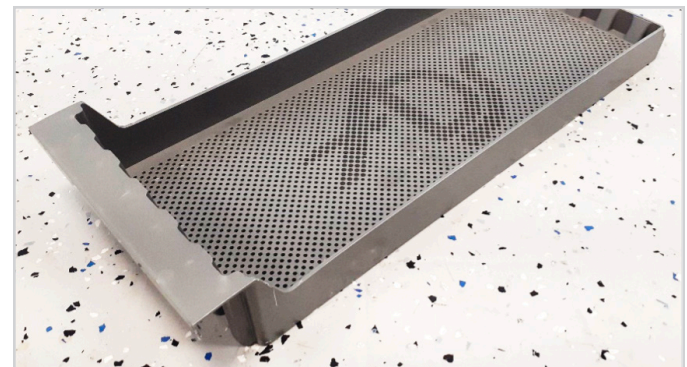

ADS Scrap Trap Information For 2024

Showing typical box, tray and cover together for L90 3DWS

As of January 1, 2024, the scrap box, tray, and cover will be changed on the following five models: AF-3DS, AFB, AFES, L90 3DWS, AWS family models. This change is part of the ADS plan for reduction of multiple versions and to simplify manufacturing. The new poly scrap tray will fit any of these five models. For models manufactured prior to 2024, these new scrap boxes, trays and covers can replace the original boxes in the five machine frames. This change does not include double rack models, HT or conveyors.

- AF 3DS Scrap Trap Box 089-9096 (standard exit is from bottom)
- AF 3DS Scrap Trap Box 089-8002 (optional exit is right side only)
- AF 3DS Scrap Trap Box 089-9075 (optional dual exit is bottom and right side)
- Scrap Tray 089-9078N (Fits AF-3DS, AFB, AFES, L90 3DWS, AWS family of models)
- Scrap Trap Box Cover 089-9090 (Fits AF-3DS, AFB, AFES family of models)

- AFB Scrap Trap Box 089-9096 (standard exit is from bottom, and/or right-side exit)
- AFB Scrap Trap Box 089-8002 (optional exit is a right side only)
- AFB Scrap Trap Box 089-9075 (optional dual exit is bottom and right side)
- Scrap Tray 089-9078N (Fits AF-3DS, AFB, AFES, L90 3DWS, AWS family of models)
- Scrap Trap Box Cover 089-9090 (Fits AF-3DS, AFB, AFES family of models)