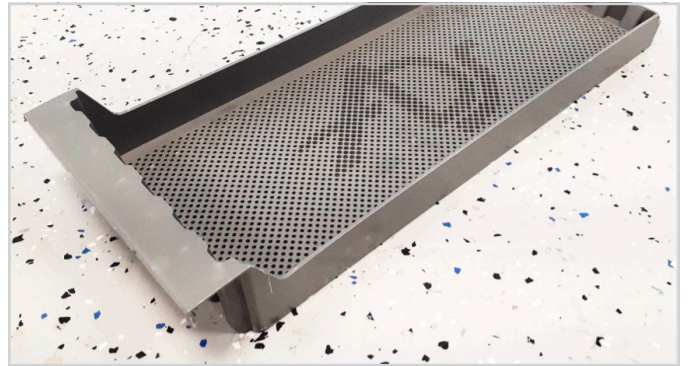

- L903DWS Scrap Trap Box 089-2403 (standard exit is bottom only)
- L903DWS Scrap Trap Box 089-2404 (optional exit is right-side only)
- L903DWS Scrap Trap Box 089-2405 (optional dual exit is bottom/right-side)
- Scrap Tray 089-9078N (Fits AF-3DS, AFB, AFES, L90 3DWS, AWS family of models)
- Scrap Trap Box Cover 089-2410 (Fits L90 3DWS, AWS family of models)