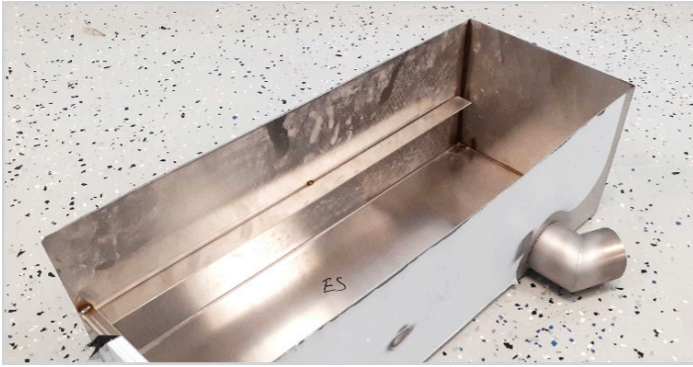

- AFES Scrap Trap Box 089-2415 (standard exit is right side only)
- AFES Scrap Trap Box 089-2401 (optional exit is bottom only)
- AFES Scrap Trap Box 089-2402 (optional dual exit is bottom/right side)
- Scrap Tray 089-9078N (Fits AF-3DS, AFB, AFES, L90 3DWS, AWS family of models)
- Scrap Trap Box Cover 089-9090 (Fits AF-3DS, AFB, AFES family of models)