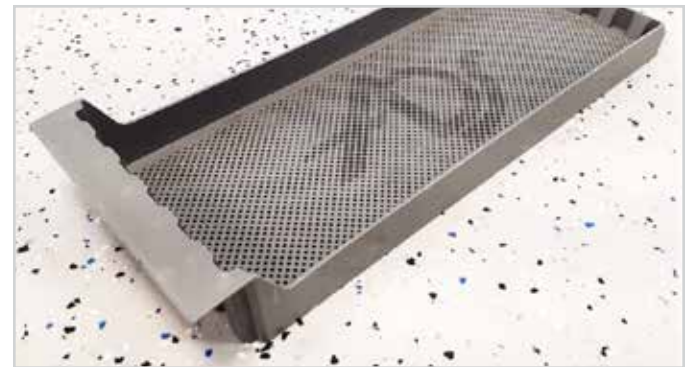

ADS Scrap Trap Information For 2024

Showing typical box, tray and cover together for L90 3DWS

As of January 1, 2024, the scrap box, tray, and cover will be changed on the following five models: AF-3DS, AFB, AFES, L90 3DWS, AWS family models. This change is part of the ADS plan for reduction of multiple versions and to simplify manufacturing. The new poly scrap tray will fit any of these five models. For models manufactured prior to 2024, these new scrap boxes, trays and covers can replace the original boxes in the five machine frames. This change does not include double rack models, HT or conveyors.

- AF 3DS Scrap Trap Box 089-9096 (standard exit is from bottom)
- AF 3DS Scrap Trap Box 089-8002 (optional exit is right side only)
- AF 3DS Scrap Trap Box 089-9075 (optional dual exit is bottom and right side)
- Scrap Tray 089-9078N (Fits AF-3DS, AFB, AFES, L90 3DWS, AWS family of models)
- Scrap Trap Box Cover 089-9090 (Fits AF-3DS, AFB, AFES family of models)

- AFB Scrap Trap Box 089-9096 (standard exit is from bottom, and/or right-side exit)
- AFB Scrap Trap Box 089-8002 (optional exit is a right side only)
- AFB Scrap Trap Box 089-9075 (optional dual exit is bottom and right side)
- Scrap Tray 089-9078N (Fits AF-3DS, AFB, AFES, L90 3DWS, AWS family of models)
- Scrap Trap Box Cover 089-9090 (Fits AF-3DS, AFB, AFES family of models)