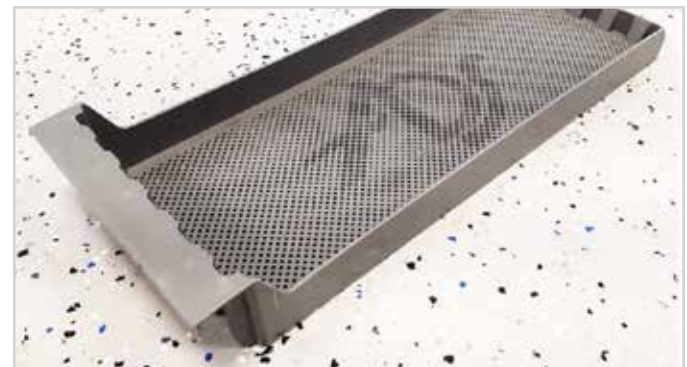

ADS Scrap Trap Information For 2024

Showing typical box, tray and cover together for L90 3DWS

As of January 1, 2024, the scrap box, tray, and cover will be changed on the following five models: AF-3DS, AFB, AFES, L90 3DWS, AWS family models. This change is part of the ADS plan for reduction of multiple versions and to simplify manufacturing. The new poly scrap tray will fit any of these five models. For models manufactured prior to 2024, these new scrap boxes, trays and covers can replace the original boxes in the five machine frames. This change does not include double rack models, HT or conveyors.

- AF 3DS Scrap Trap Box 089-9096 (standard exit is from bottom)
- AF 3DS Scrap Trap Box 089-8002 (optional exit is right side only)
- AF 3DS Scrap Trap Box 089-9075 (optional dual exit is bottom and right side)
- Scrap Tray 089-9078N (Fits AF-3DS, AFB, AFES, L90 3DWS, AWS family of models)
- Scrap Trap Box Cover 089-9090 (Fits AF-3DS, AFB, AFES family of models)

- AFB Scrap Trap Box 089-9096 (standard exit is from bottom, and/or right-side exit)
- AFB Scrap Trap Box 089-8002 (optional exit is a right side only)
- AFB Scrap Trap Box 089-9075 (optional dual exit is bottom and right side)
- Scrap Tray 089-9078N (Fits AF-3DS, AFB, AFES, L90 3DWS, AWS family of models)
- Scrap Trap Box Cover 089-9090 (Fits AF-3DS, AFB, AFES family of models)