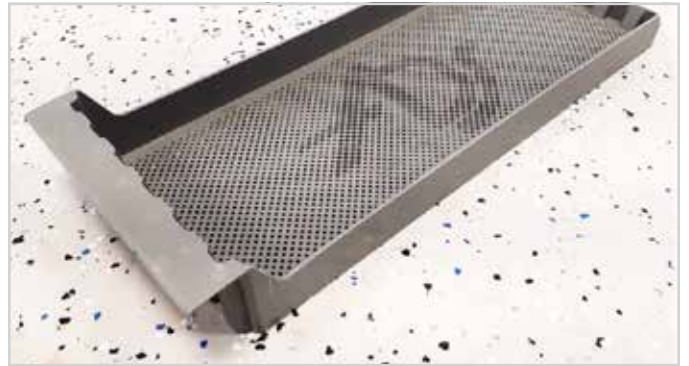

- L903DWS Scrap Trap Box 089-2403 (standard exit is bottom only)
- L903DWS Scrap Trap Box 089-2404 (optional exit is right-side only)
- L903DWS Scrap Trap Box 089-2405 (optional dual exit is bottom/right-side)
- Scrap Tray 089-9078N (Fits AF-3DS, AFB, AFES, L90 3DWS, AWS family of models)
- Scrap Trap Box Cover 089-2410 (Fits L90 3DWS, AWS family of models)