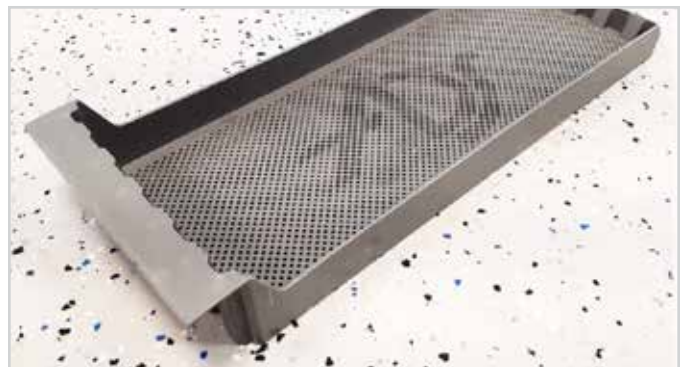

- AFB Scrap Trap Box 089-9096 (standard exit is from bottom, and/or right-side exit)
- AFB Scrap Trap Box 089-8002 (optional exit is a right side only)
- AFB Scrap Trap Box 089-9075 (optional dual exit is bottom and right side)
- Scrap Tray 089-9078N (Fits AF-3DS, AFB, AFES, L90 3DWS, AWS family of models)
- Scrap Trap Box Cover 089-9090 (Fits AF-3DS, AFB, AFES family of models)