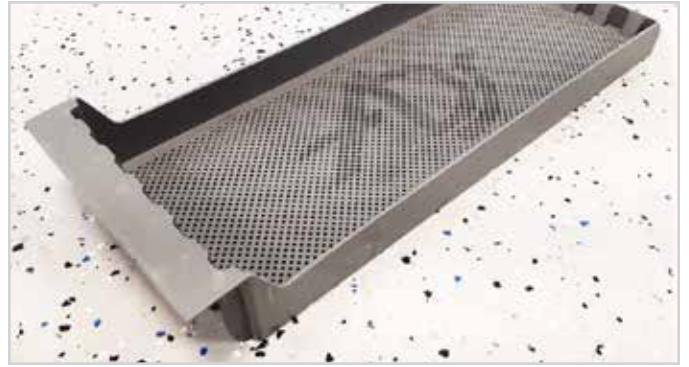

ADS Scrap Trap Information For 2024

Showing typical box, tray and cover together for L90 3DWS

As of January 1, 2024, the scrap box, tray, and cover will be changed on the following five models: AF-3DS, AFB, AFES, L90 3DWS, AWS family models. This change is part of the ADS plan for reduction of multiple versions and to simplify manufacturing. The new poly scrap tray will fit any of these five models. For models manufactured prior to 2024, these new scrap boxes, trays and covers can replace the original boxes in the five machine frames. This change does not include double rack models, HT or conveyors.

- AF 3DS Scrap Trap Box 089-9096 (standard exit is from bottom)
- AF 3DS Scrap Trap Box 089-8002 (optional exit is right side only)
- AF 3DS Scrap Trap Box 089-9075 (optional dual exit is bottom and right side)
- Scrap Tray 089-9078N (Fits AF-3DS, AFB, AFES, L90 3DWS, AWS family of models)
- Scrap Trap Box Cover 089-9090 (Fits AF-3DS, AFB, AFES family of models)

- AFB Scrap Trap Box 089-9096 (standard exit is from bottom, and/or right-side exit)
- AFB Scrap Trap Box 089-8002 (optional exit is a right side only)
- AFB Scrap Trap Box 089-9075 (optional dual exit is bottom and right side)
- Scrap Tray 089-9078N (Fits AF-3DS, AFB, AFES, L90 3DWS, AWS family of models)
- Scrap Trap Box Cover 089-9090 (Fits AF-3DS, AFB, AFES family of models)